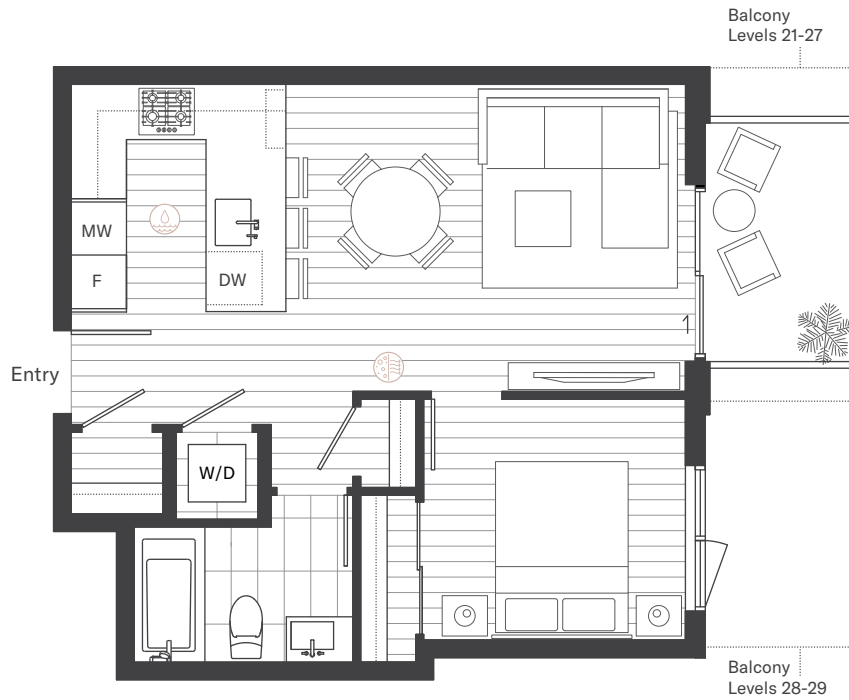

B1

1 Bedroom & 1 Bathroom

Interior sqft 522

Exterior sqft 49-120

Total sqft 571-642

02 Wellness Features

filtered water

purified air

METROTOWN

Level 2

Level 3

Level 4-12

Level 13-16

Level 17-20

Level 21-24

Level 25-27

Level 28-29

Scan to see all floorplans