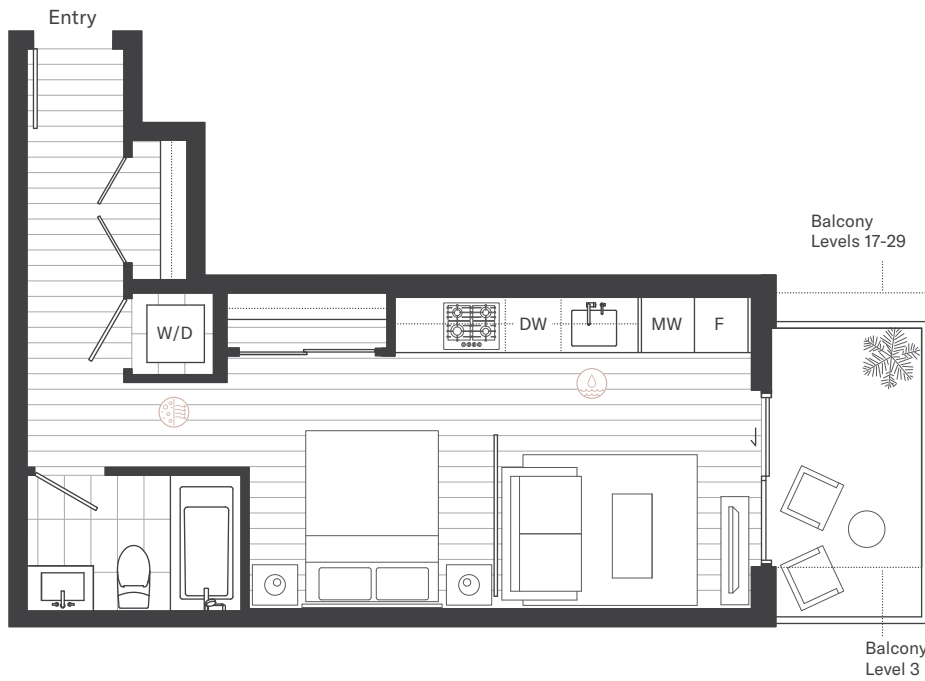

# Studio & 1 Bathroom

Interior sqft 424  
Exterior sqft 49-71  
Total sqft 473-495

METROTOWN

### 02 Wellness Features

filtered water

purified air

Level 2

Level 3

Level 4-12

Level 13-16

Level 17-20

Level 21-24

Level 25-27

Level 28-29

Scan to see all floorplans